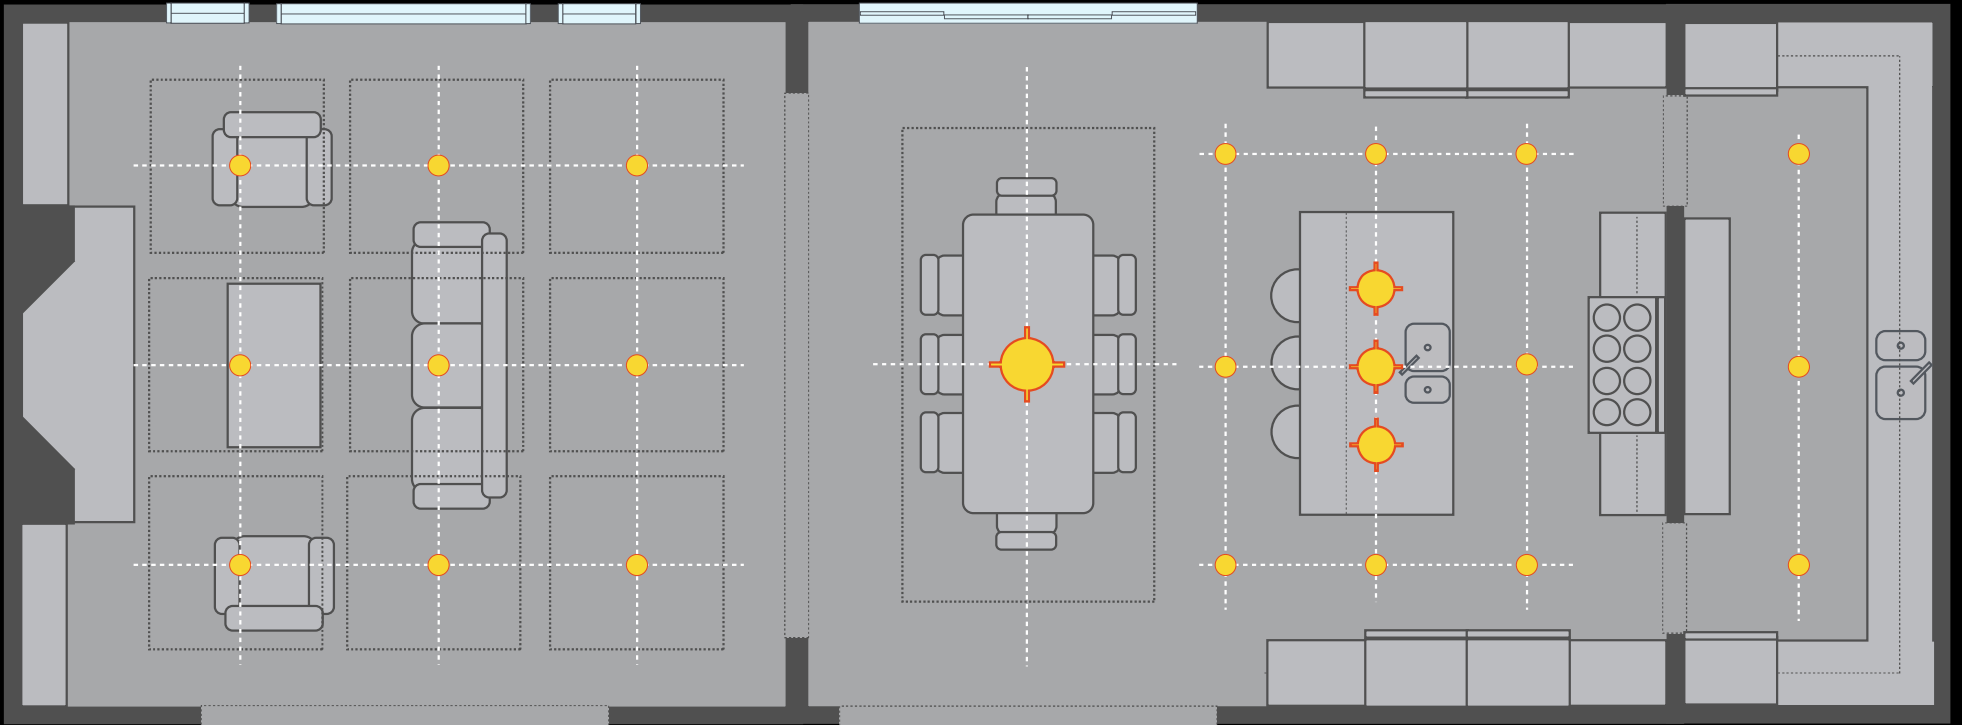

LIGHTING LAYOUT