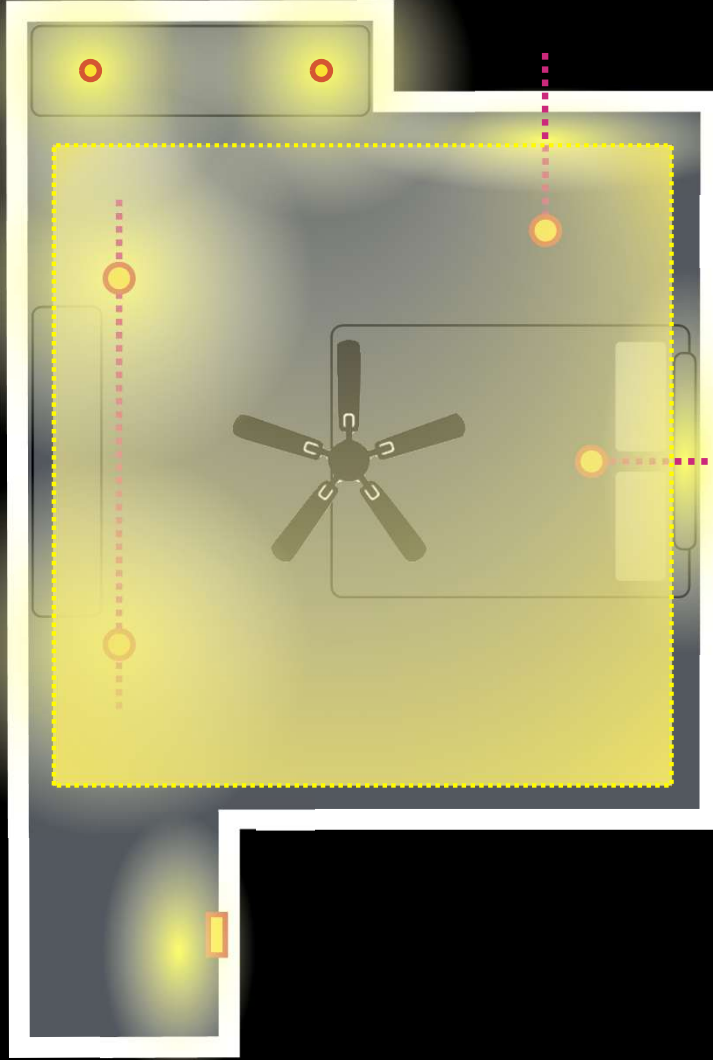

the best light is in the wrong place

the best light is
in the right place

ACCENT

Accent lighting is directed at the things you want to illuminate. It enhances the objects or architectural features that you want to draw attention to throughout your space. An entire wall can become an accent when lit with grazing linear light, a timber beam can glow when accented by linear light.

- ✓ PERFORMACE COVES
- ✓ EMBEDDED EXTRUSION
- ✓ TRAY CEILINGS
- ✓ HIGH LUMEN FIXTURES

TASK

Task lighting brightens a particular area making the completion of a task easier as opposed to ambient lighting that illuminates a general area.

- ✓ WORKSTATIONS
- ✓ UNDERCABINET LIGHTING
- ✓ CLOSETS
- ✓ FLOATING SHELVES

LIGHTING
BUDGET

=

DECORATIVE
FIXTURES

+

ARCHITECTURAL
FIXTURES

+

LABOR AND MATERIALS
INSTALLATION

+

SWITCHING &
CONTROLS

LIGHTING CONTROLS

FOUR CANS AND A FAN

A legend box containing a white light switch on the left, a black ceiling fan in the center, and four yellow circles representing cans at the corners. Below the items is the text "FOUR CANS AND A FAN".