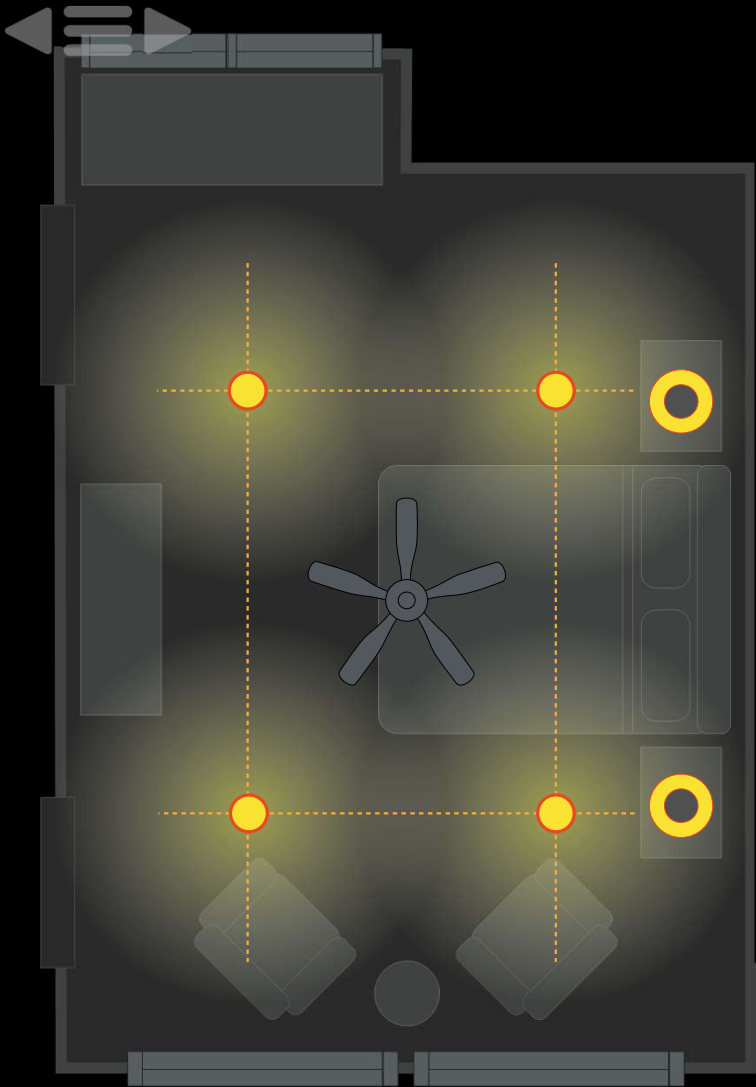

LIGHTING LAYOUT

LIGHTING DESIGN

LIGHTING DESIGN

LIGHTING LAYOUT

LIGHTING DESIGN

LIGHTING LAYOUT 

LIGHTING DESIGN 

LIGHTING DESIGN 

+

SWITCHING &
CONTROLS

LIGHTING CONTROLS

FOUR CANS AND A FAN

A legend box containing a white light switch on the left, a black ceiling fan in the center, and four yellow circles representing cans at the corners. Below the items is the text "FOUR CANS AND A FAN".