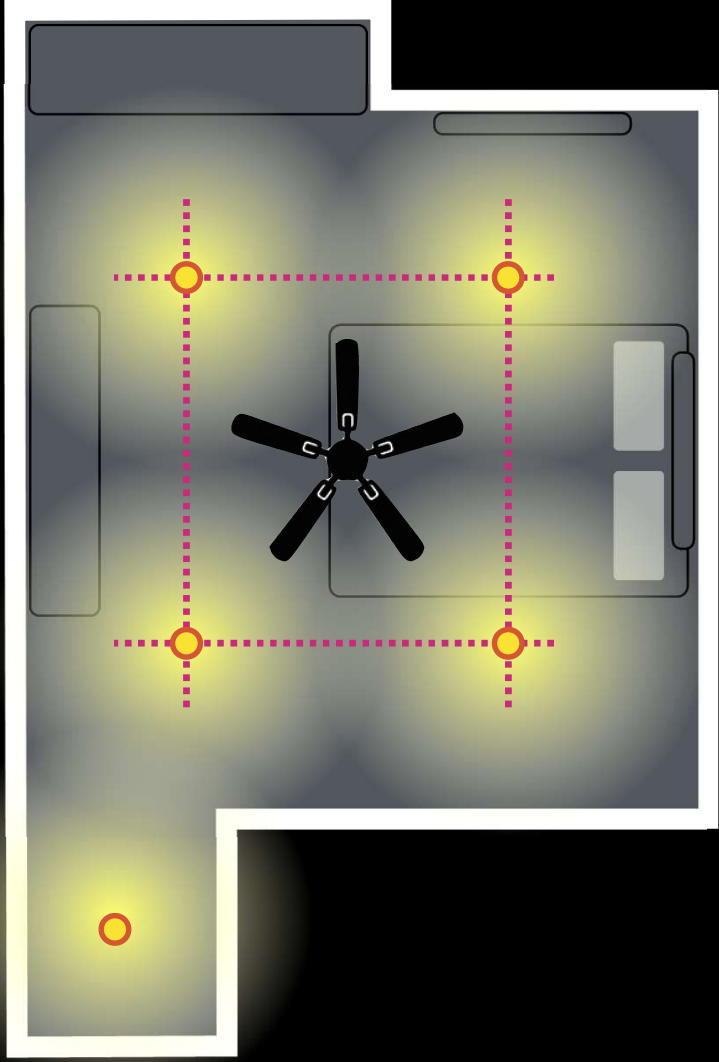

the best light is in the wrong place

the best light is
in the right place

ACCENT

Accent lighting is directed at the things you want to illuminate. It enhances the objects or architectural features that you want to draw attention to throughout your space. An entire wall can become an accent when lit with grazing linear light, a timber beam can glow when accented by linear light.

- ✓ PERFORMACE COVES
- ✓ EMBEDDED EXTRUSION
- ✓ TRAY CEILINGS
- ✓ HIGH LUMEN FIXTURES

TASK

Task lighting brightens a particular area making the completion of a task easier as opposed to ambient lighting that illuminates a general area.

- ✓ WORKSTATIONS
- ✓ UNDERCABINET LIGHTING
- ✓ CLOSETS
- ✓ FLOATING SHELVES

LIGHTING
BUDGET

=

DECORATIVE
FIXTURES

+

ARCHITECTURAL
FIXTURES

+

LABOR AND MATERIALS
INSTALLATION

+

SWITCHING &
CONTROLS

LIGHTING CONTROLS

FOUR CANS AND A FAN

A legend box containing a white light switch on the left, a black ceiling fan in the center, and four yellow circles representing cans at the corners. Below the items is the text "FOUR CANS AND A FAN".