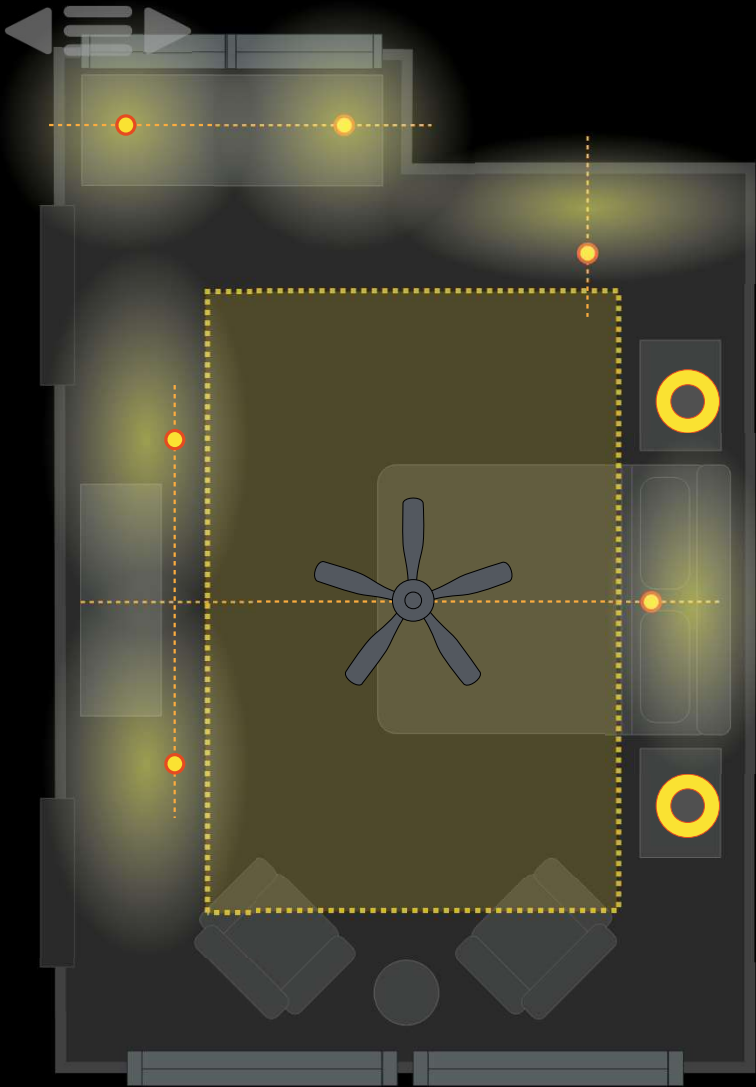

LIGHTING LAYOUT

LIGHTING DESIGN

LIGHTING DESIGN

LIGHTING LAYOUT

LIGHTING DESIGN

LIGHTING LAYOUT 

LIGHTING DESIGN 

LIGHTING DESIGN 

+

SWITCHING &
CONTROLS

LIGHTING CONTROLS

FOUR CANS AND A FAN

A legend box containing a white light switch on the left, a black ceiling fan in the center, and four yellow circles representing cans at the corners. Below the items is the text "FOUR CANS AND A FAN".