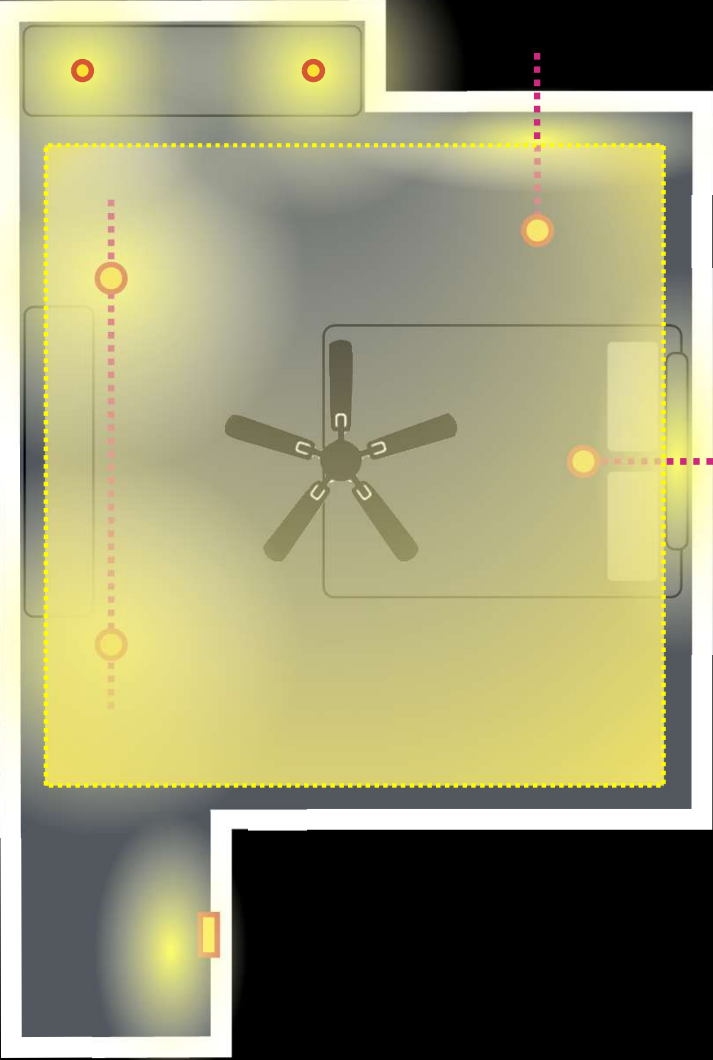

- ☒ NATURAL
- ☐ ENERGIZE
- ☐ RELAX
- ☐ GOODNIGHT