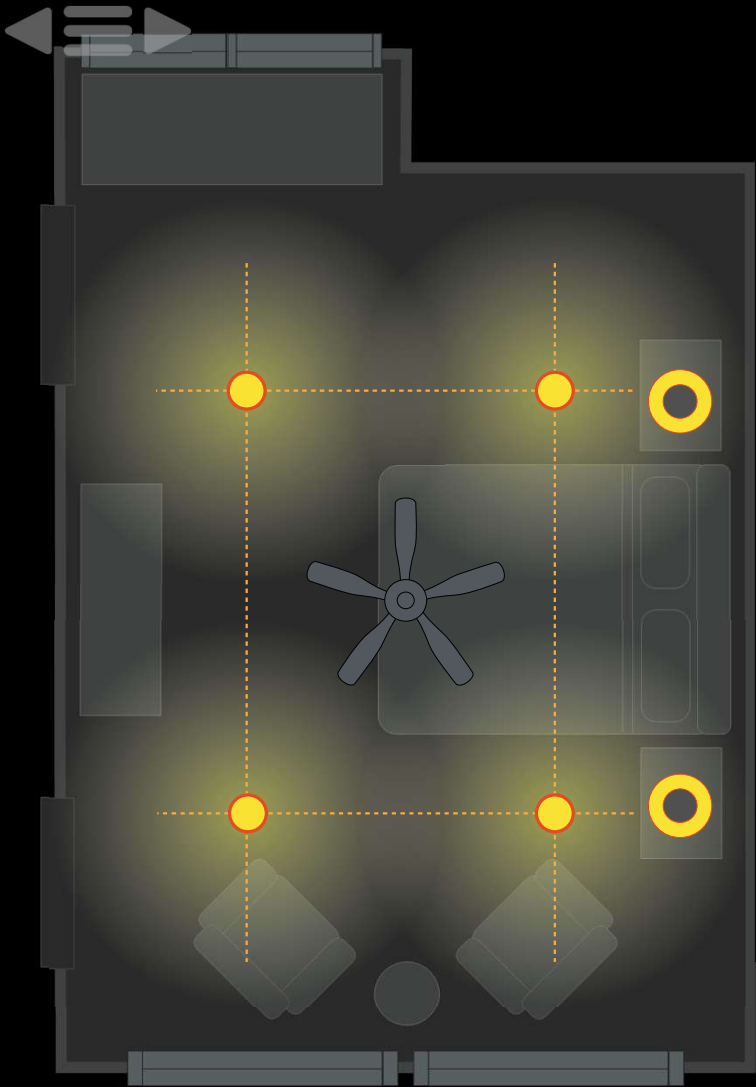

LIGHTING LAYOUT

LIGHTING DESIGN

LIGHTING DESIGN

LIGHTING LAYOUT

LIGHTING DESIGN

LIGHTING LAYOUT 

LIGHTING DESIGN 

LIGHTING DESIGN 

+

SWITCHING &
CONTROLS

LIGHTING CONTROLS

FOUR CANS AND A FAN

A legend box containing a white light switch on the left, a black ceiling fan in the center, and four yellow circles representing cans at the corners. Below the items is the text "FOUR CANS AND A FAN".